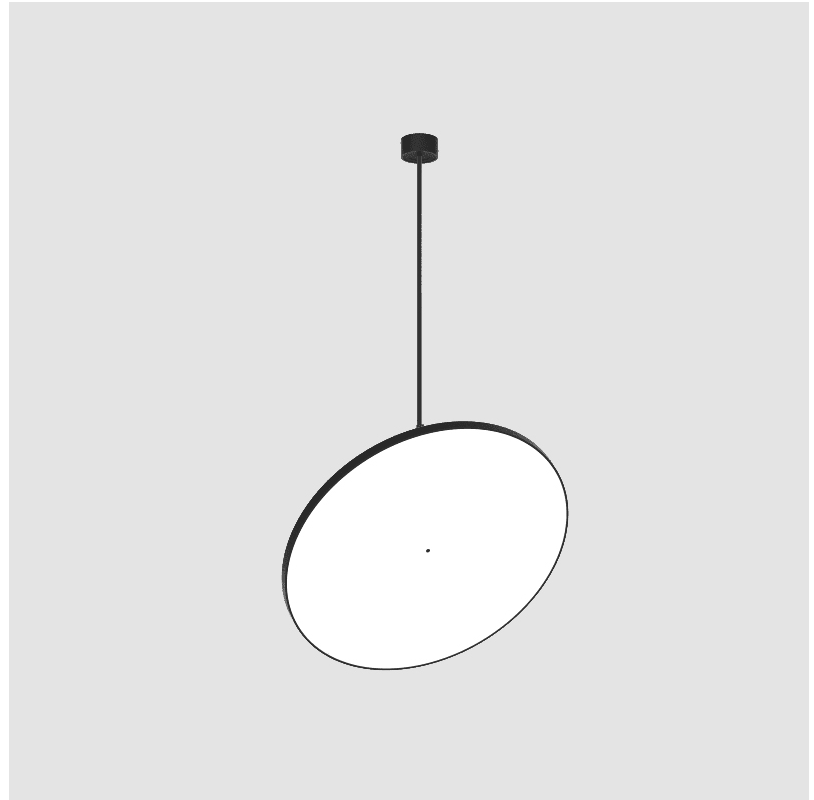

GENERAL

Series: Sign Diva Flex
Subseries: Sign Diva Flex
Partner: Prolicht
Division: Architectural
Installation: Suspension
Product Type: Pendant
Mounting Location: Ceiling
Light Distribution: Adjustable

PHYSICAL

Shape: Round
Diameter (mm): 1100
Diameter (in): 43 5/16
Height (mm): 1620
Height (in): 63 3/4
Weight (kg): 15.3
Weight (lbs): 33.66
Diffuser: PMMA - Opal / Micro-Prism / Sparkling Secret / Vintage Industrial
Fixture Finish: SSR / BKV / CWI / CRY / HAB / UFT / ITA / RUA / FTG / MYG / LOD / PUS / FRO / FUP / KIA / POP / BLS / SPG / MEY / GOH / CHC / COM / ABZ / JAG / OBR / MOS / ROR
Fixture Material: PMMA / Extruded Aluminum / Steel

ELECTRICAL

Lamp Type: LED (Zhaga Standard)
Input Wattage (W): 169.4
Total Output Wattage (W): 135
Dimming: Tri-Mode (Non-Dimming and Phase Dimming (120Vac only) and 0-10V Dimming)
Driver Included: Yes
Driver Location: Integrated
Driver Type: Constant Current - Universal
Driver Class: Class 2
Input Voltage (V): 120 - 277
Constant Current (MA): 600

LED

Color Temperature (°K): 2700 / 3000 / 3500 / 4000
Max. Delivered Lumen (lm): 16002 / 17172 / 19937 / 20344
Nominal Lumen (lm): 18992 / 20305 / 23575 / 24056
CRI: >90 CRI
Lamp Life (hrs): 50000

OPTICAL

Adjustability: Rotational 170°, Tilt 90°

RATINGS AND CERTIFICATIONS

Certified By: Certified for North American Standards
IP rating: IP20