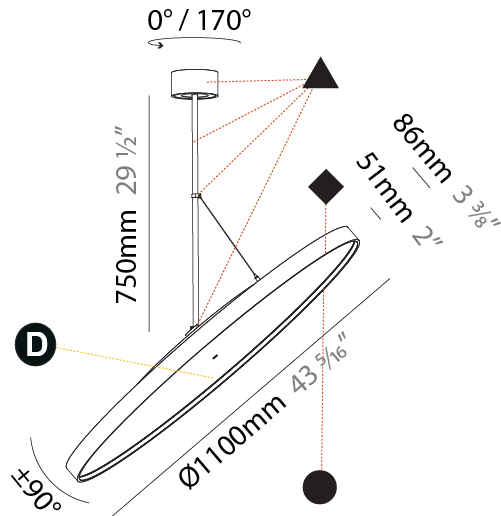

GENERAL

Series: Sign Diva Flex
Subseries: Sign Diva Flex Korona
Partner: Prolicht
Division: Architectural
Installation: Suspension
Product Type: Pendant
Mounting Location: Ceiling
Light Distribution: Adjustable

PHYSICAL

Diameter (mm): 1100
Diameter (in): 43 ⁵/₁₆
Height (mm): 870
Height (in): 34 ¹/₄
Weight (kg): 15.3
Weight (lbs): 33.66
Diffuser: PMMA - Opal / Micro-Prism / Sparkling Secret / Vintage Industrial
Fixture Finish: SSR / BKV / CWI / CRY / HAB / UFT / ITA / RUA / FTG / MYG / LOD / PUS / FRO / FUP / KIA / POP / BLS / SPG / MEY / GOH / CHC / COM / ABZ / JAG / OBR / MOS / ROR
Fixture Material: PMMA / Extruded Aluminum / Steel

ELECTRICAL

Lamp Type: LED (Zhaga Standard)
Input Wattage (W): 145
Total Output Wattage (W): 135
Dimming: Tri-Mode (Non-Dimming and Phase Dimming (120Vac only) and 0-10V Dimming)
Driver Included: Yes
Driver Location: Integrated
Driver Type: Constant Current - Universal
Driver Class: Class 2
Input Voltage (V): 120 - 277
Constant Current (MA): 600

LED

Color Temperature (°K): 2700 / 3000 / 3500 / 4000
Max. Delivered Lumen (lm): 16002 / 17172 / 19937 / 20344
Nominal Lumen (lm): 18992 / 20305 / 23575 / 24056
CRI: >90 CRI
Lamp Life (hrs): 50000

OPTICAL

Adjustability: Rotational 170°; Tilt 90°

RATINGS AND CERTIFICATIONS

Certified By: Certified for North American Standards
IP rating: IP20