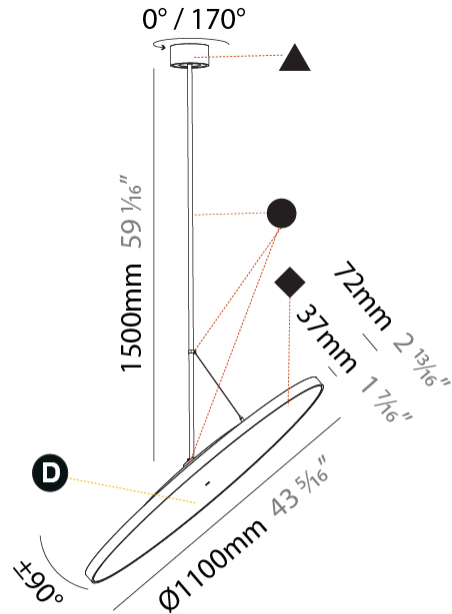

GENERAL

Series: Sign Diva Flex
Subseries: Sign Diva Flex
Partner: Prolicht
Division: Architectural
Installation: Suspension
Product Type: Pendant
Mounting Location: Ceiling
Light Distribution: Adjustable

PHYSICAL

Shape: Round
Diameter (mm): 1100
Diameter (in): 43 5/16
Height (mm): 1620
Height (in): 63 3/4
Weight (kg): 15.3
Weight (lbs): 33.66
Diffuser: PMMA - Opal / Micro-Prism / Sparkling Secret / Vintage Industrial
Fixture Finish: SSR / BKV / CWI / CRY / HAB / UFT / ITA / RUA / FTG / MYG / LOD / PUS / FRO / FUP / KIA / POP / BLS / SPG / MEY / GOH / CHC / COM / ABZ / JAG / OBR / MOS / ROR
Fixture Material: PMMA / Extruded Aluminum / Steel

ELECTRICAL

Lamp Type: LED (Zhaga Standard)
Input Wattage (W): 169.4
Total Output Wattage (W): 135
Dimming: Tri-Mode (Non-Dimming and Phase Dimming (120Vac only) and 0-10V Dimming)
Driver Included: Yes
Driver Location: Integrated
Driver Type: Constant Current - Universal
Driver Class: Class 2
Input Voltage (V): 120 - 277
Constant Current (MA): 600

LED

Color Temperature (°K): 2700 / 3000 / 3500 / 4000
Max. Delivered Lumen (lm): 16002 / 17172 / 19937 / 20344
Nominal Lumen (lm): 18992 / 20305 / 23575 / 24056
CRI: >90 CRI
Lamp Life (hrs): 50000

OPTICAL

Adjustability: Rotational 170°, Tilt 90°

RATINGS AND CERTIFICATIONS

Certified By: Certified for North American Standards
IP rating: IP20